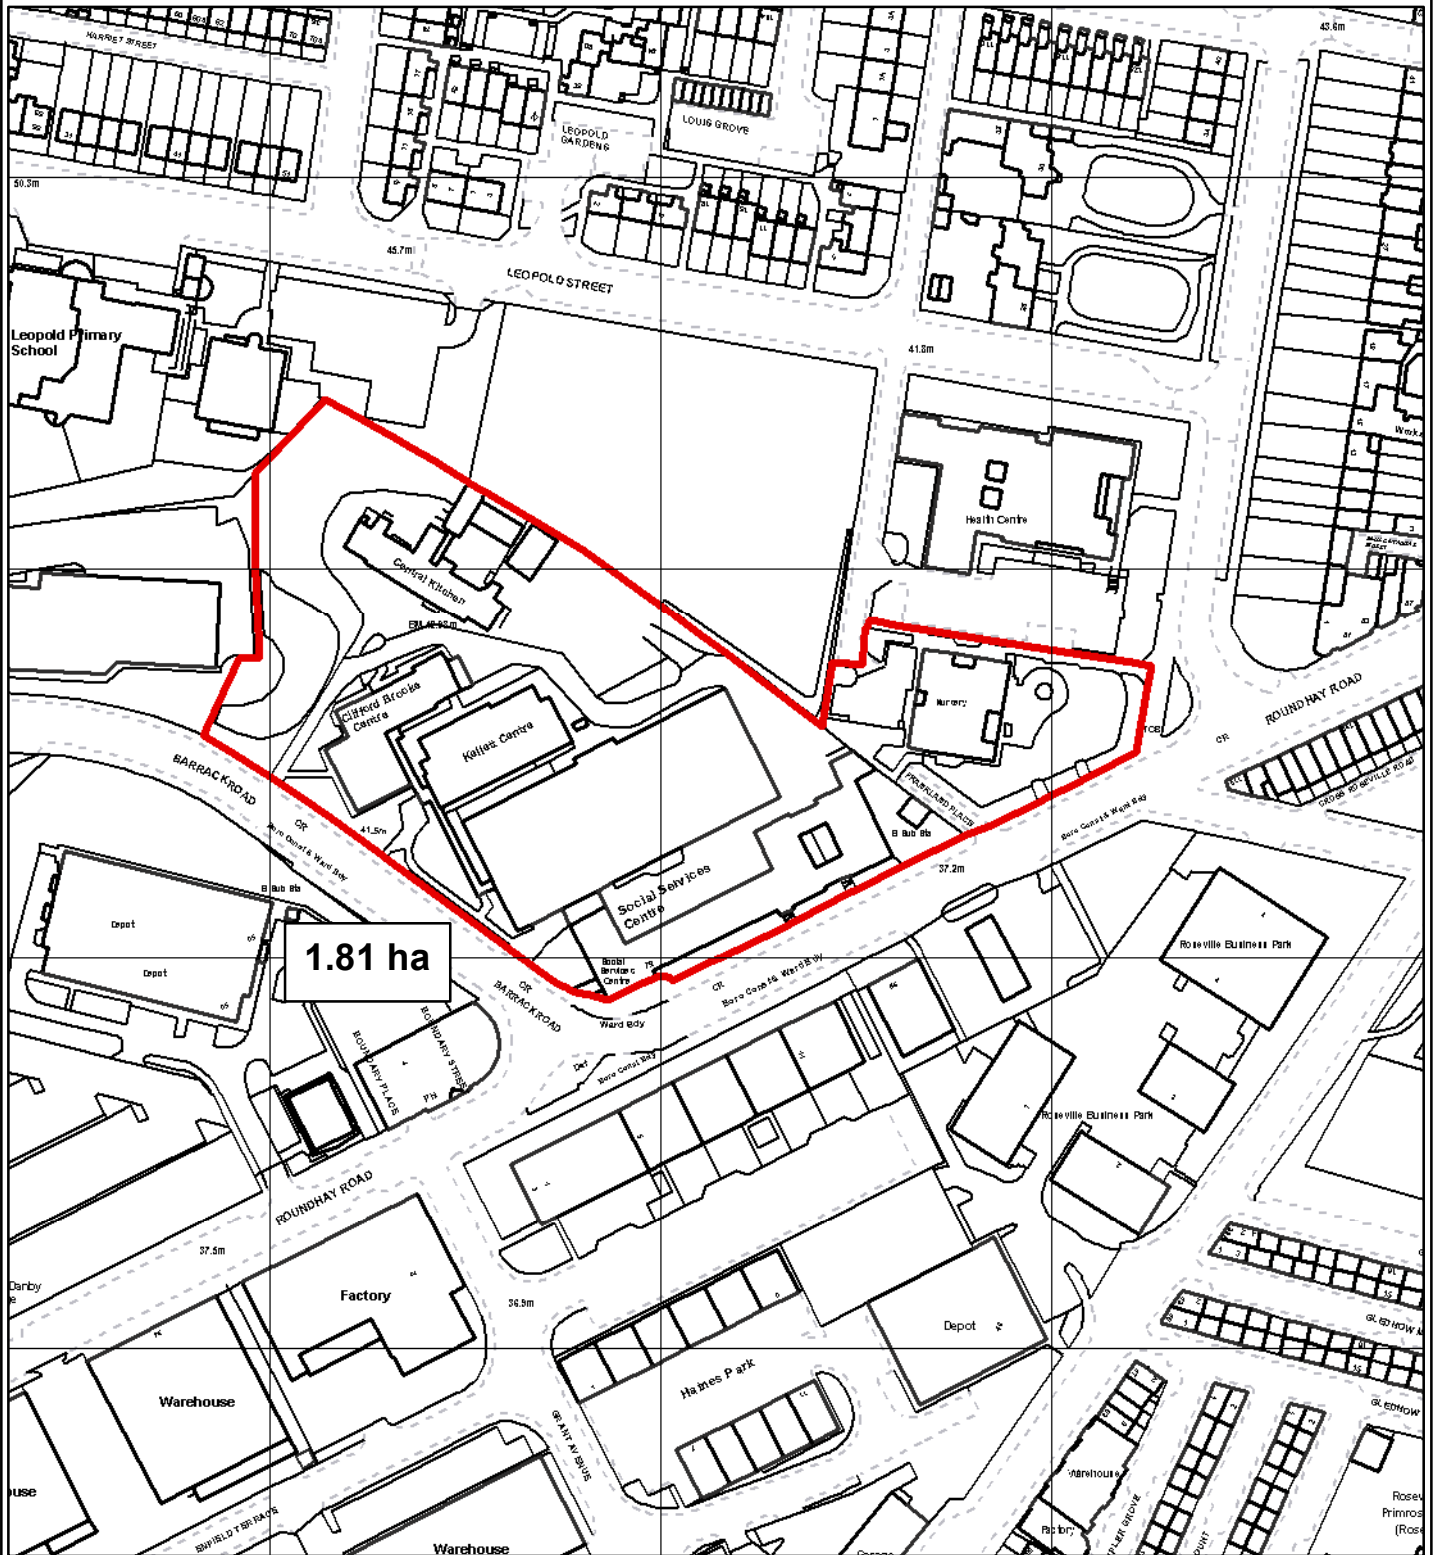

ROUNDHAY ROAD AREA OFFICE SITE LEEDS LS8

1.81 ha

Leeds

CITY COUNCIL

(c) Crown Copyright and database right [2012]
Ordnance Survey LA100019567

PREP BY M CORDINGLEY

DATE 25/07/2013

OS No SE4032NE

Scale 1:1,938

PLAN No 17161